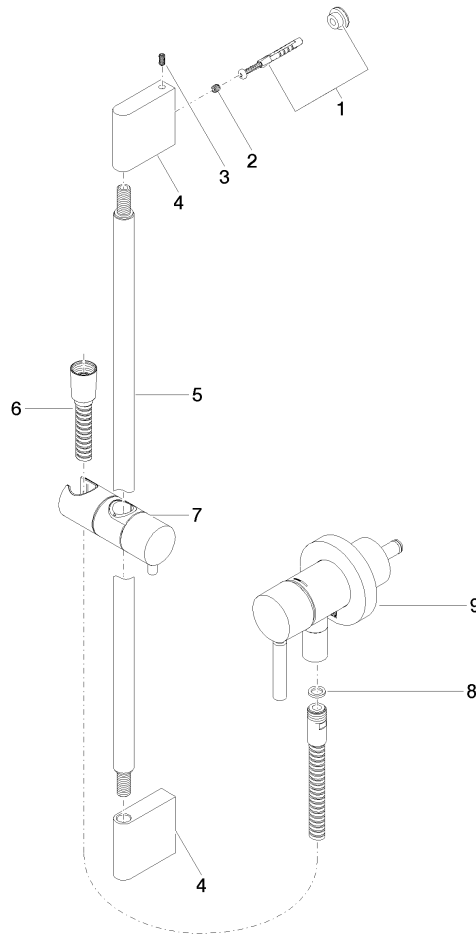

## META Concealed single-lever mixer - Chrome

---

META

ST 050 207 7660

ST 050 207 7660

Fits: TARA, META

- cover plate Ø 78 mm
- metal shower hose 1750mm with integrated anti-twist protection
- slide bar

**This article does not include a hand shower!**

**Required miscellaneous**

	<b>Concealed wall mounting -</b> •max. recess depth 103 mm •min. recess depth 78 mm	35 003 970 90
---	---	---------------

ST 050 207 7660

Certificates

Belgaqua\_21-025- WRAS\_2011027. LGA\_29569.  
27\_1.

ST 050 207 7660

**Spare parts list**

No.	Item Number	Name	Quantity used	Delivery time
1	05 17 20 726 02 90	fixing set	1	2
2	09 31 11 049 90	pin	2	2
3	04 31 11 113 00 90	pin	2	2
4	08 17 97 054-00	holder	2	10
5	90 28 22 597 00-00	holder	1	10
6	28 322 970-00	Metal shower hose 1/2" x 3/8" x 1750 mm - Chrome	1	2
7	12 580 970-00	Slide unit - Chrome	1	10
8	90 14 20 026 00 90	seal	1	2
9	36 045 660-00	Concealed single-lever mixer with cover plate with integrated shower connection - Chrome	1	10

## META Concealed single-lever mixer - Chrome

---

META

ST 050 207 7660

ST 050 207 7660

mm [inches]

**Flow rate chart**

**Spare parts list**