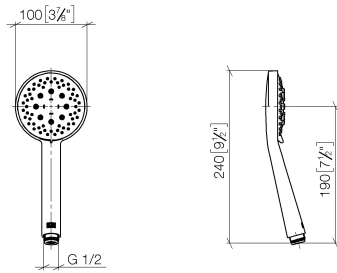

ST 050 207 7660

- cover plate Ø 78 mm
  - metal shower hose 1750mm with integrated anti-twist protection
  - slide bar
  - Three or five settings: COMPACT RAIN, COMPACT SOFT FLOW, COMPACT AQUAPRESSURE FLOW, max. flow rate 6.8 l/min (at 3 bar)
  - spray head Ø 100mm
- Intrinsic protection against back flow.**

## META Concealed single-lever mixer - Chrome

---

META

ST 050 207 7660

ST 050 207 7660

Fits: TARA, META

- cover plate Ø 78 mm
- metal shower hose 1750mm with integrated anti-twist protection
- slide bar

**This article does not include a hand shower!**

ST 050 207 7660

**Spare parts list**

No.	Item Number	Name	Quantity used	Delivery time
1	05 17 20 726 02 90	fixing set	1	2
2	09 31 11 049 90	pin	2	2
3	04 31 11 113 00 90	pin	2	2
4	08 17 97 054-00	holder	2	10
5	90 28 22 597 00-00	holder	1	10
6	28 322 970-00	Metal shower hose 1/2" x 3/8" x 1750 mm - Chrome	1	2
7	12 580 970-00	Slide unit - Chrome	1	10
8	90 14 20 026 00 90	seal	1	2
9	36 045 660-00	Concealed single-lever mixer with cover plate with integrated shower connection - Chrome	1	10

## META Concealed single-lever mixer - Chrome

---

META

ST 050 207 7660

ST 050 207 7660

mm [inches]

**Flow rate chart**

**Spare parts list**