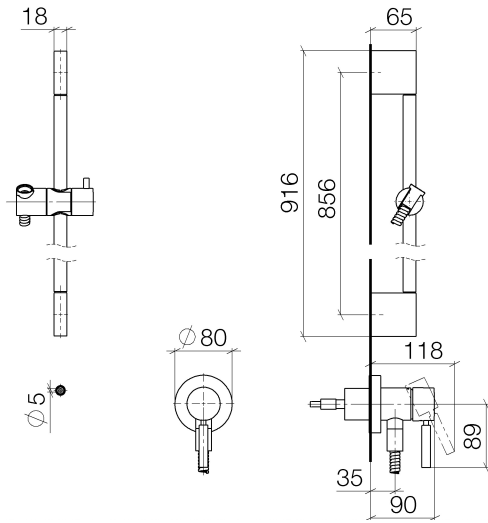

ST 050 207 7660

Certificates

Belgaqua_21-025- WRAS_2011027. LGA_29569.
27_1.