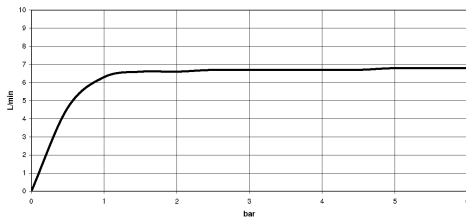

## META Concealed single-lever mixer - Chrome

---

META

ST 050 207 7660

ST 050 207 7660

mm [inches]

**Flow rate chart**

**Spare parts list**